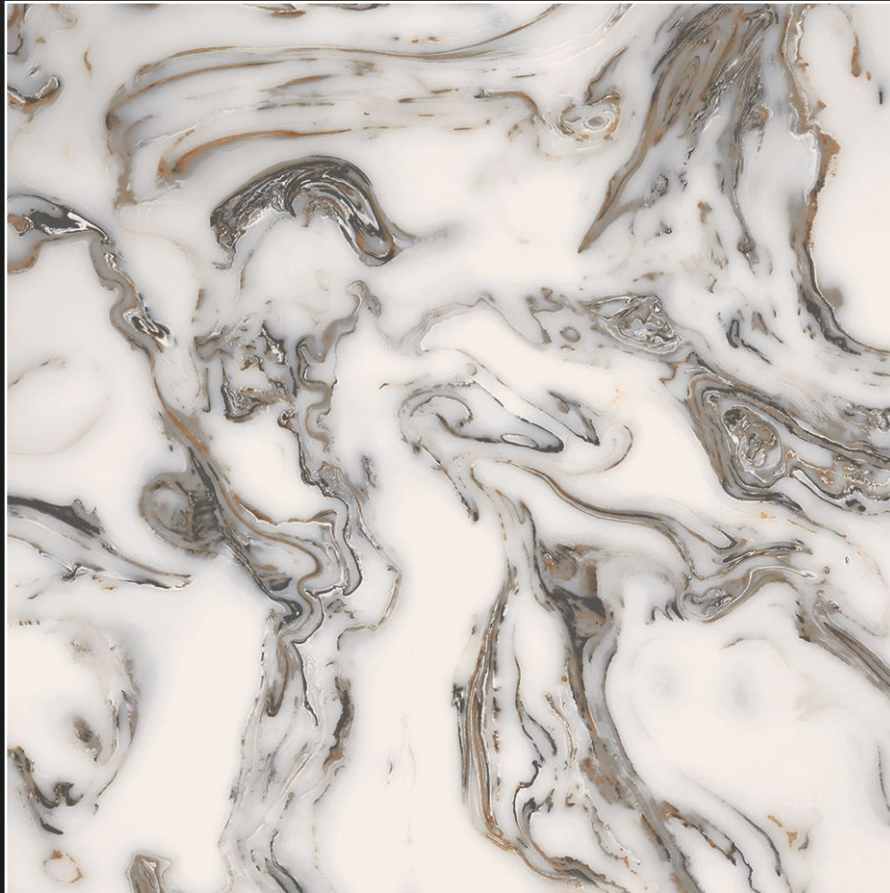

**Optomus Beige**

**PGVT** | 600x  
600mm

Quality

Scratch  
Resistant

Floor  
Application

Fine  
Detailing

Stain  
Resistant

Eco  
Sustainable