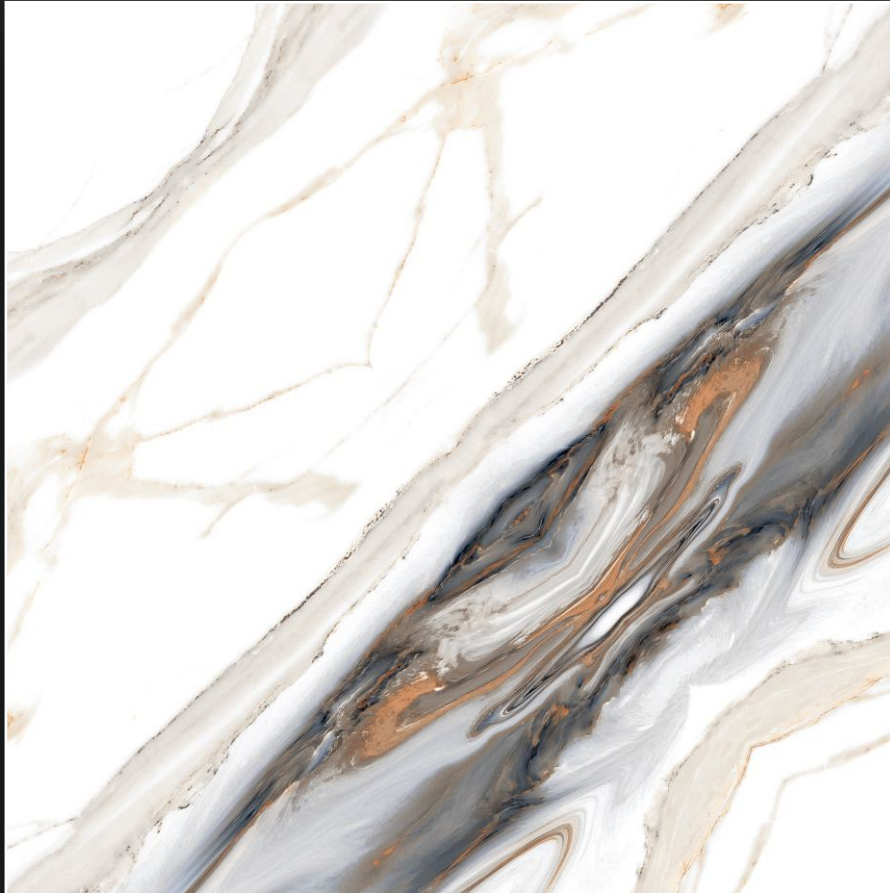

Rangoli - 1159

PGVT | 600x
600mm

Quality

Scratch
Resistant

Floor
Application

Fine
Detailing

Stain
Resistant

Eco
Sustainable