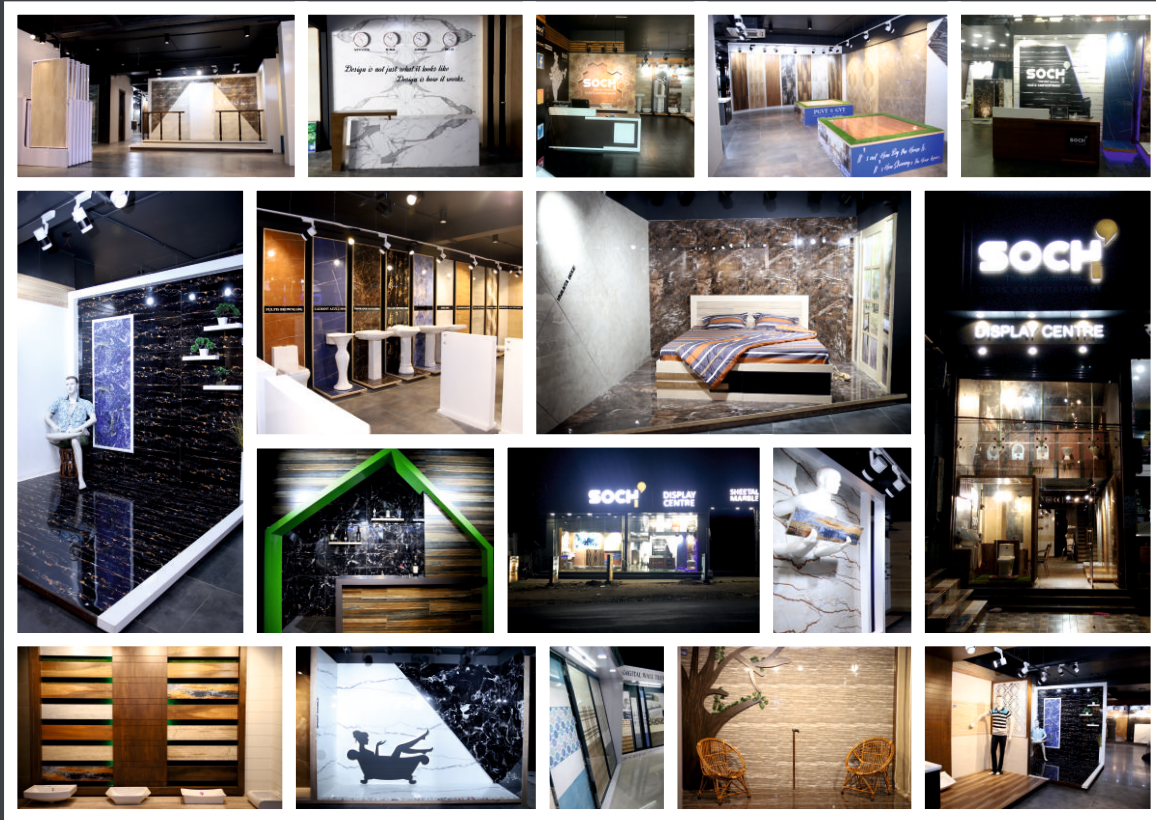

RUDRAKSHA CERAMIC PVT. LTD.

📍 8/A, National Highway, Lalpar,
Morbi - 363642 (Gujarat) INDIA.

☎ 1800 123 009 999 (Toll Free)

✉ info@rudrakshaceramic.com

🌐 www.rudrakshaceramic.com

Let's Connect :

SOCH®
Think your dreams...
TILES & SANITARYWARE