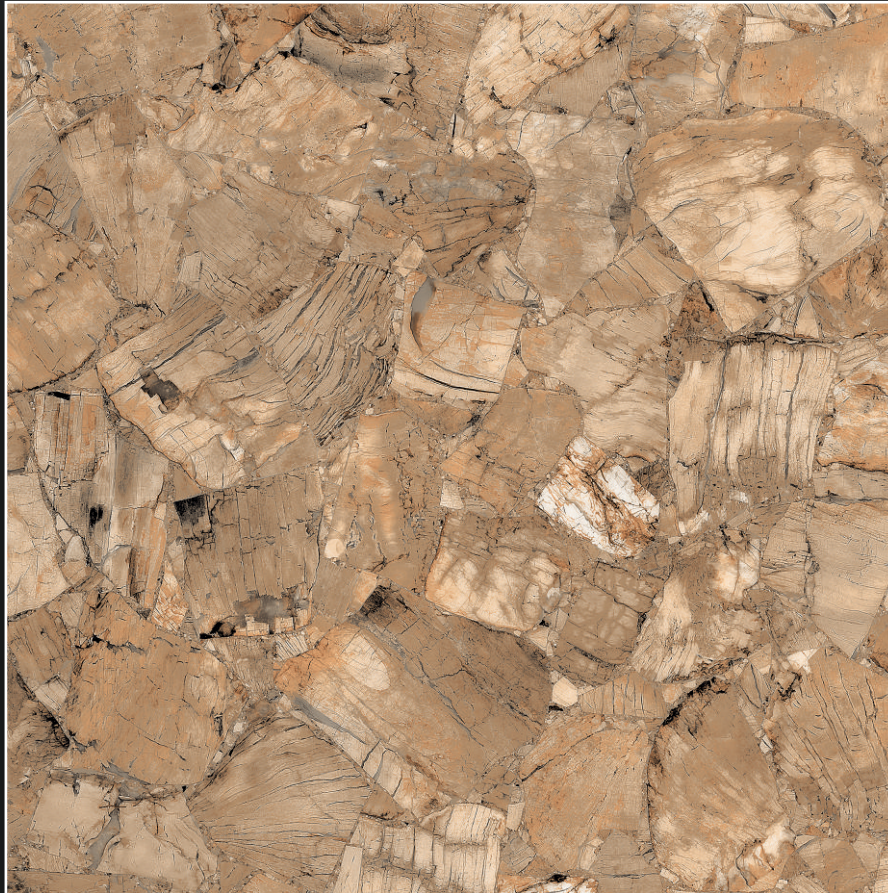

Floor  
Application

Fine  
Detailing

Stain  
Resistant

Eco  
Sustainable

Stonella Biege

**Stonella Dark**

**PGVT** | 600x  
600mm

Quality